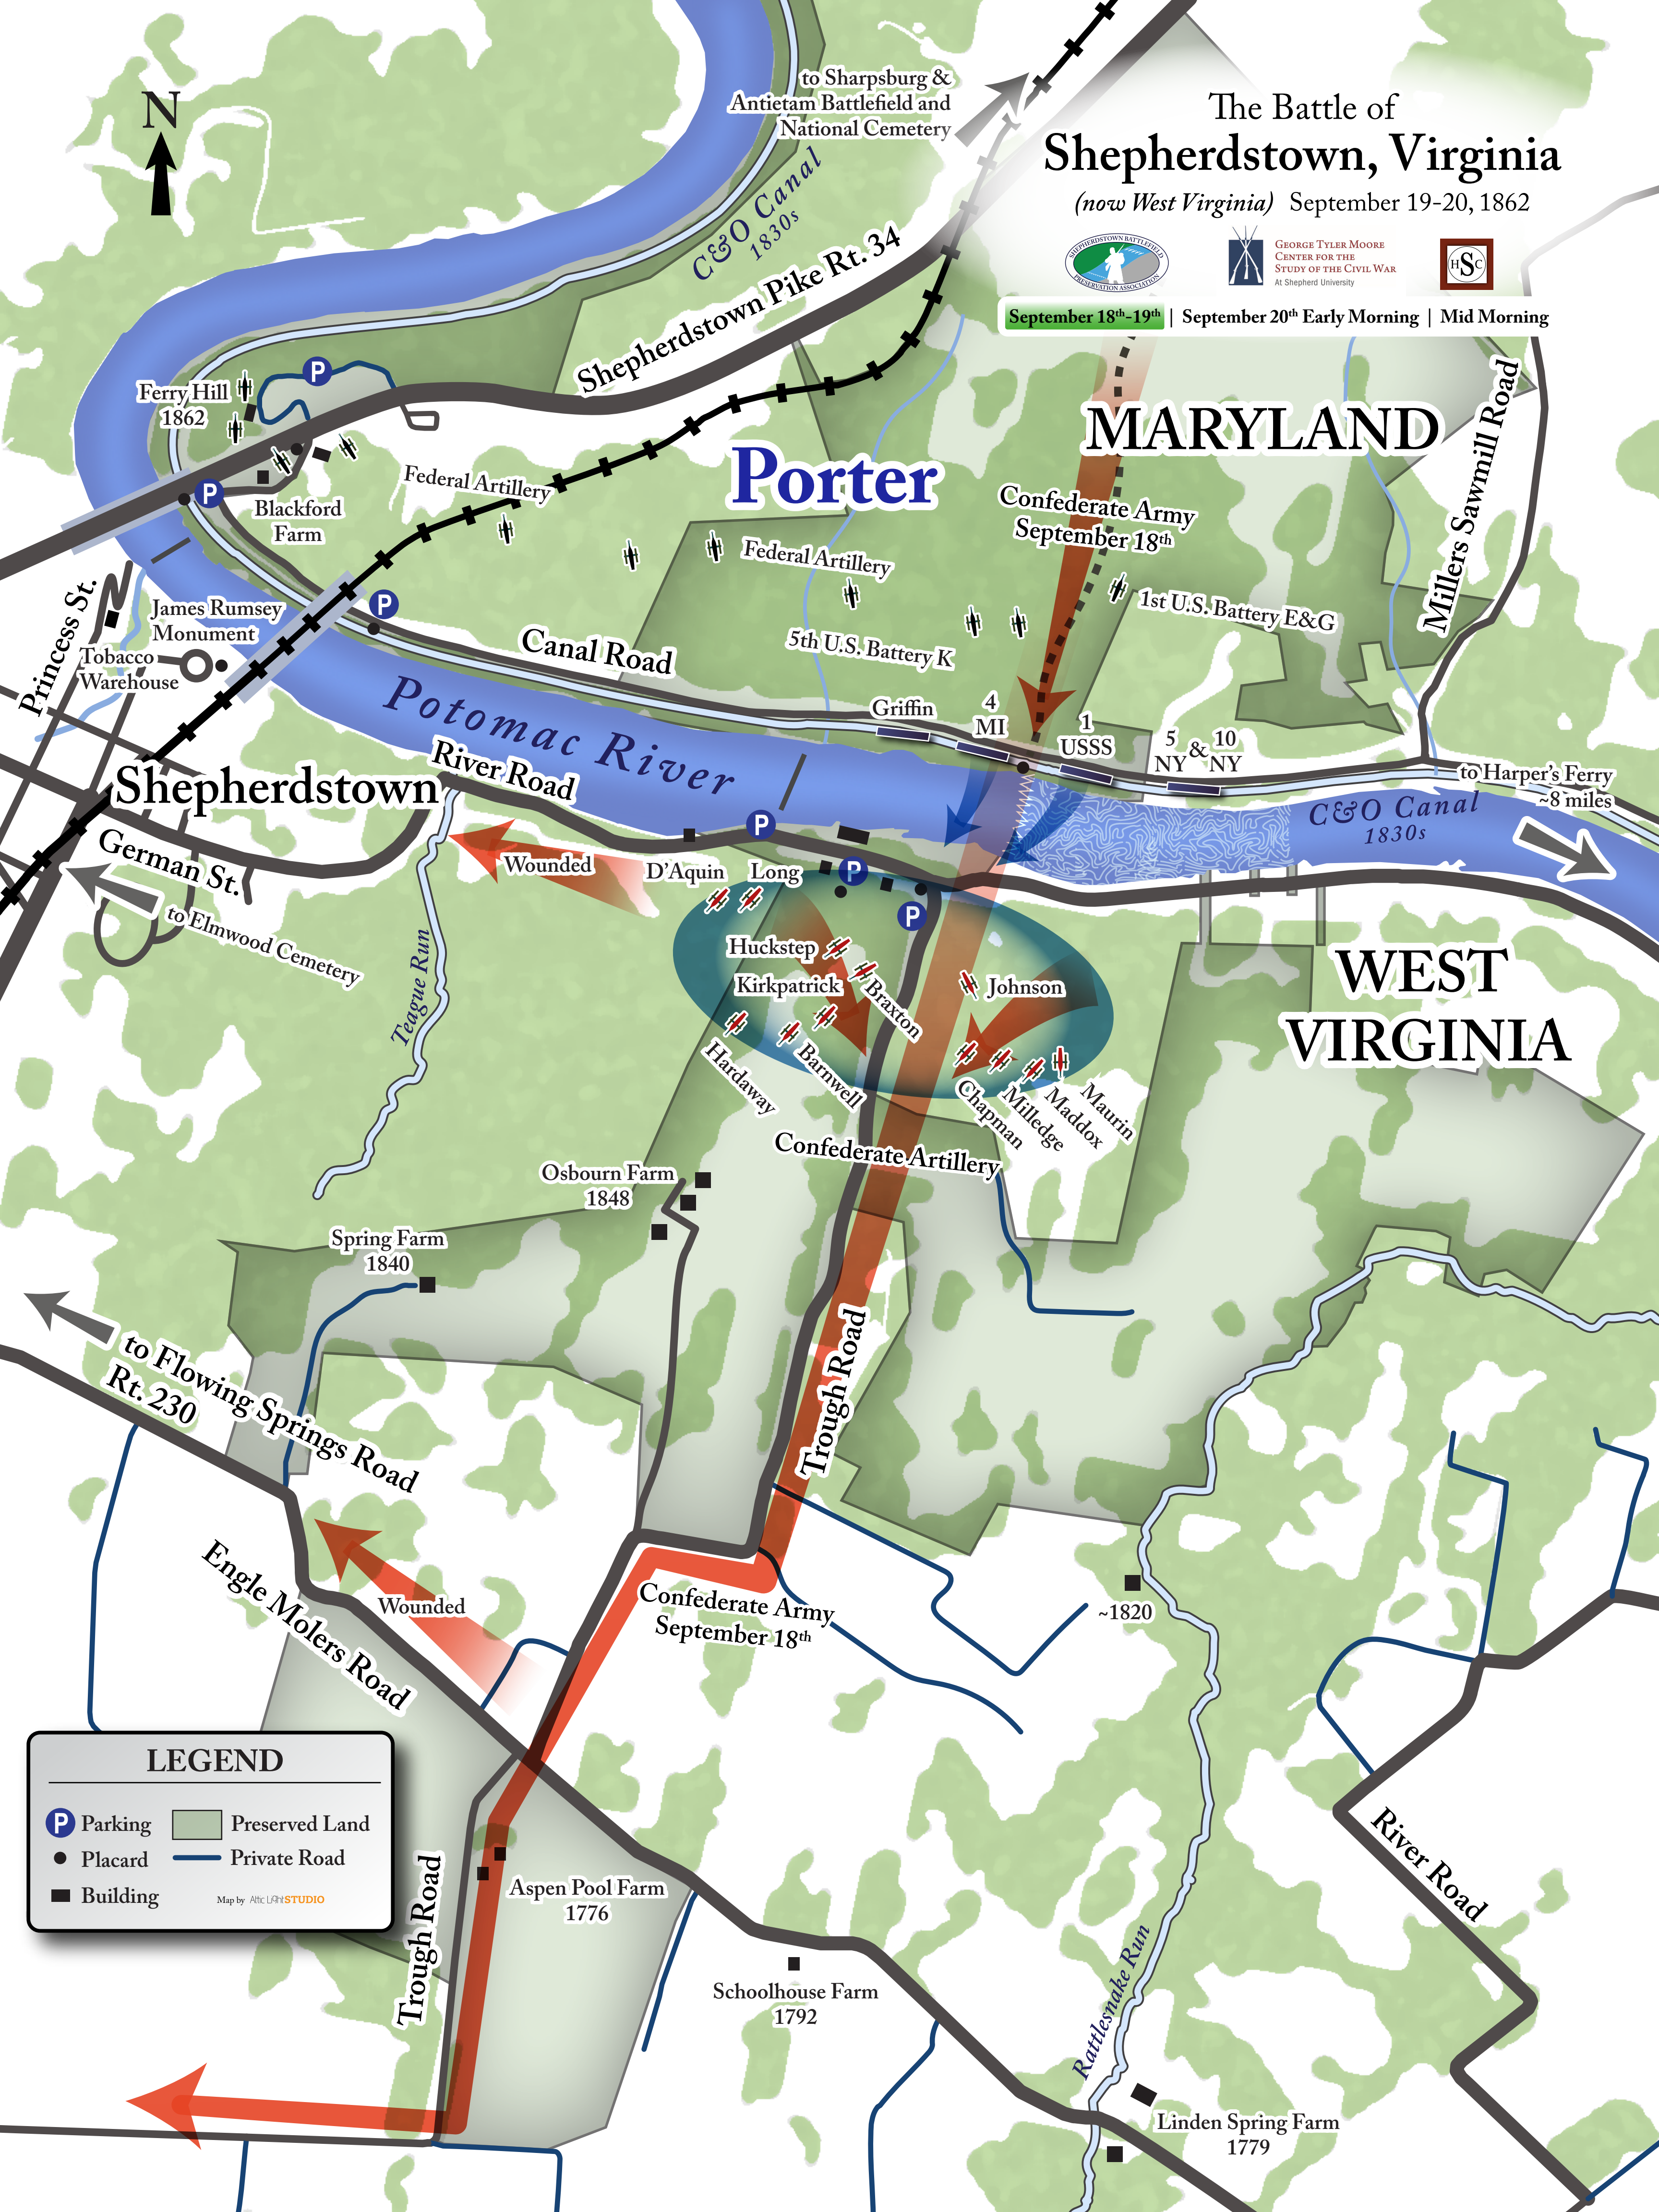

The Battle of Shepherdstown, Virginia

(now West Virginia) September 19-20, 1862

September 18th-19th | September 20th Early Morning | Mid Morning

Porter

MARYLAND

WEST VIRGINIA

LEGEND

- Parking
- Preserved Land
- Placard
- Private Road
- Building

Map by Altic LIGHTSTUDIO

The Battle of Shepherdstown, Virginia

(now West Virginia) September 19-20, 1862

September 18th-19th | September 20th Early Morning | Mid Morning

Porter

MARYLAND

WEST VIRGINIA

A.P. Hill

LEGEND

- Parking
- Placard
- Building
- Preserved Land
- Private Road

Map by Altic LIGHTSTUDIO

The Battle of Shepherdstown, Virginia

(now West Virginia) September 19-20, 1862

September 18th-19th | September 20th Early Morning | **Mid Morning**

Porter

MARYLAND

WEST VIRGINIA

A.P. Hill

Early (Ewell)

LEGEND

- Parking
- Preserved Land
- Placard
- Private Road
- Building

Map by Altic LIGHTSTUDIO