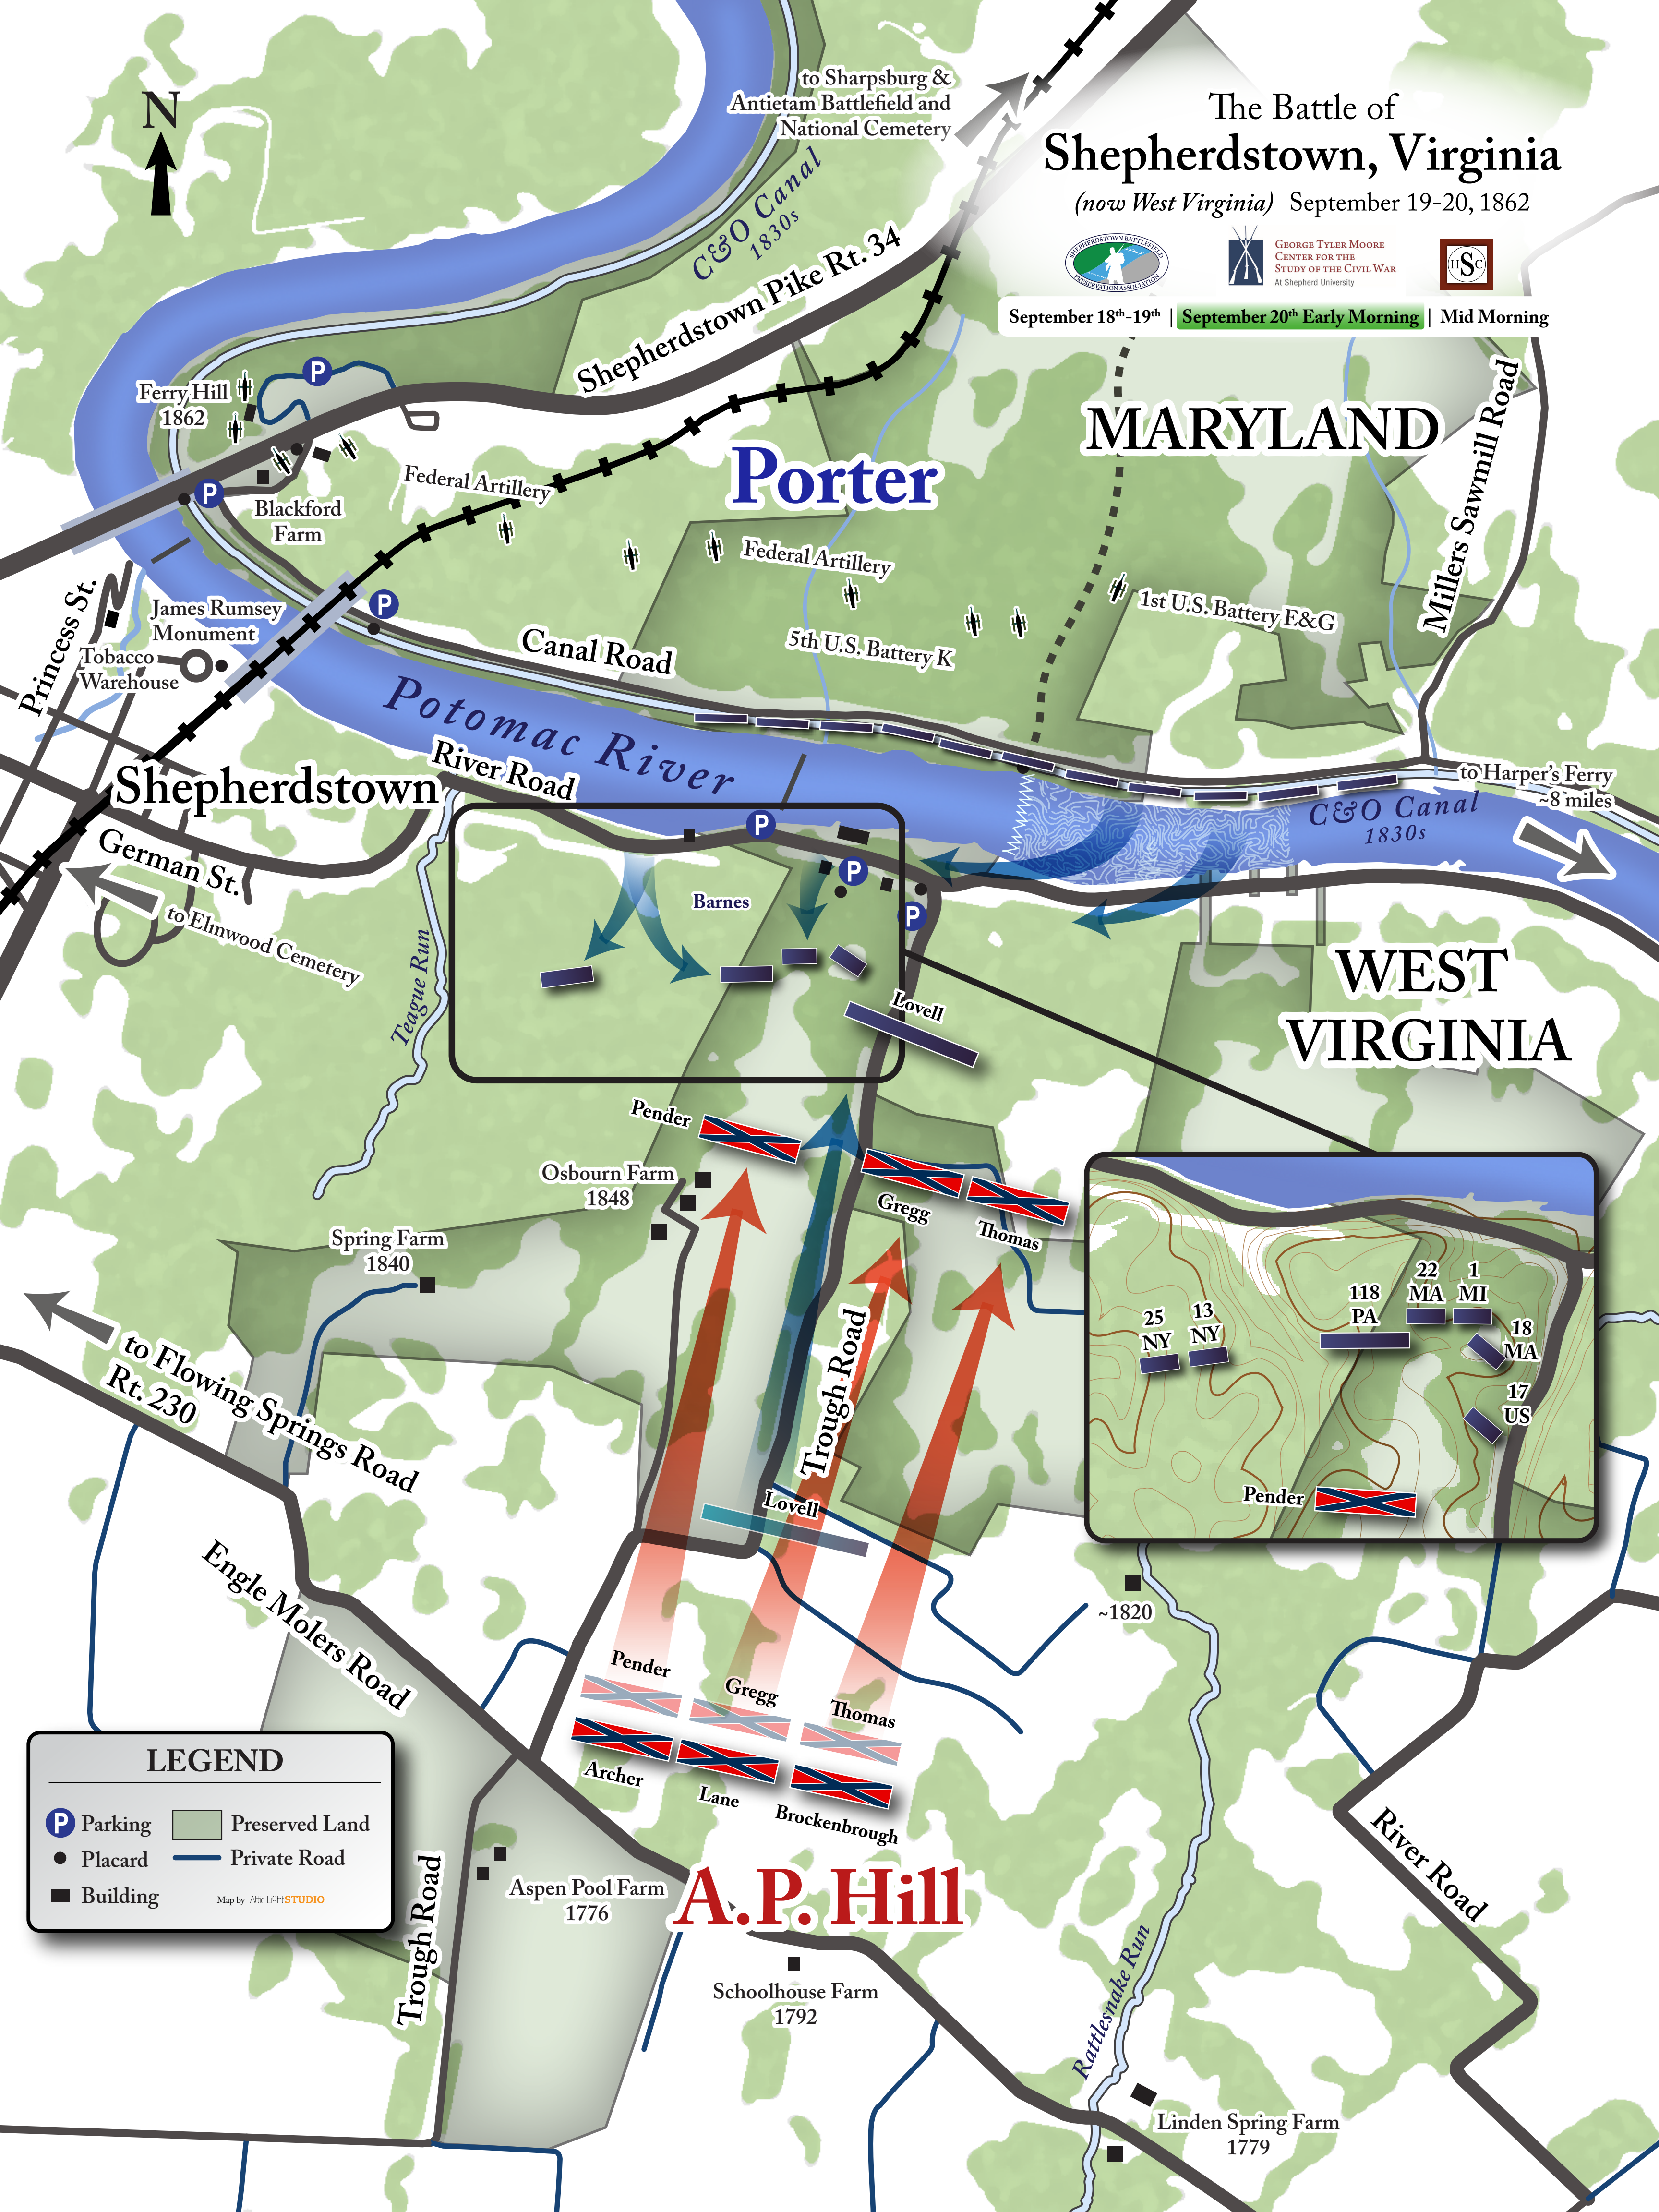

The Battle of Shepherdstown, Virginia

(now West Virginia) September 19-20, 1862

September 18th-19th | September 20th Early Morning | Mid Morning

Porter

MARYLAND

WEST VIRGINIA

LEGEND

- Parking
- Preserved Land
- Placard
- Private Road
- Building

Map by Altic LIGHTSTUDIO

The Battle of Shepherdstown, Virginia

(now West Virginia) September 19-20, 1862

September 18th-19th | September 20th Early Morning | Mid Morning

Porter

MARYLAND

WEST VIRGINIA

A.P. Hill

LEGEND

- Parking
- Placard
- Building
- Preserved Land
- Private Road

Map by Altic LIGHTSTUDIO

The Battle of Shepherdstown, Virginia

(now West Virginia) September 19-20, 1862

September 18th-19th | September 20th Early Morning | **Mid Morning**

Porter

MARYLAND

WEST VIRGINIA

A.P. Hill

Early (Ewell)

LEGEND

- Parking
- Preserved Land
- Placard
- Private Road
- Building

Map by Altic LIGHTSTUDIO